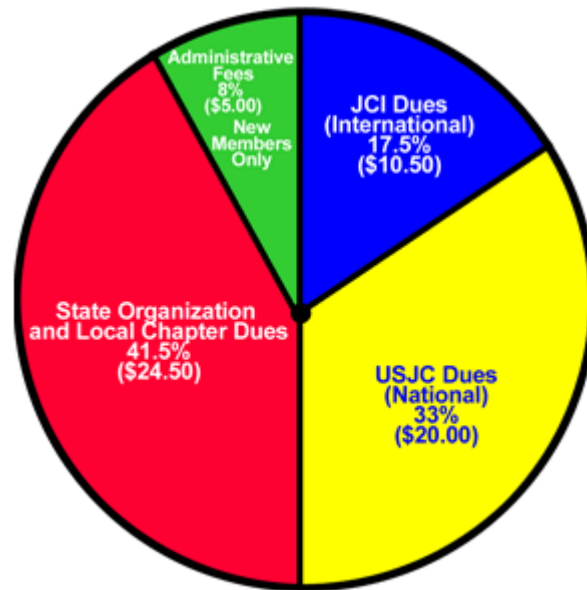

DUES BREAKDOWN

Just exactly how do your dues go to work for you? Here is a simple breakdown of the dues distribution based on the national average of \$60 for a NEW membership fee.

- ✓ Quarterly Jaycee Magazine
- ✓ Auto Rental Discounts
- ✓ Recognition/Awards/Incentives
- ✓ National Awards Program
- ✓ Degrees of Jaycees Program
- ✓ Jaycees Products
- ✓ Training at National, State and local chapter events
- ✓ Training Materials
- ✓ Quarterly mailings
- ✓ Honor awards
- ✓ Group tax exempt status
- ✓ Liability Insurance
- ✓ Dues and billing reports
- ✓ Mailing labels
- ✓ Monthly chapter newsletters
- ✓ Website and website maintenance
- ✓ Monthly POSTMARK for state and national publications
- ✓ Executive committee
- ✓ Program Managers
- ✓ National and State Headquarters
- ✓ Jaycees Against Youth Smoking Materials
- ✓ Ten Outstanding Young Americans and Ten Outstanding Young People awards
- ✓ Member Troubleshooting
- ✓ Senator and Ambassador programs

As you can see, your money is well spent!